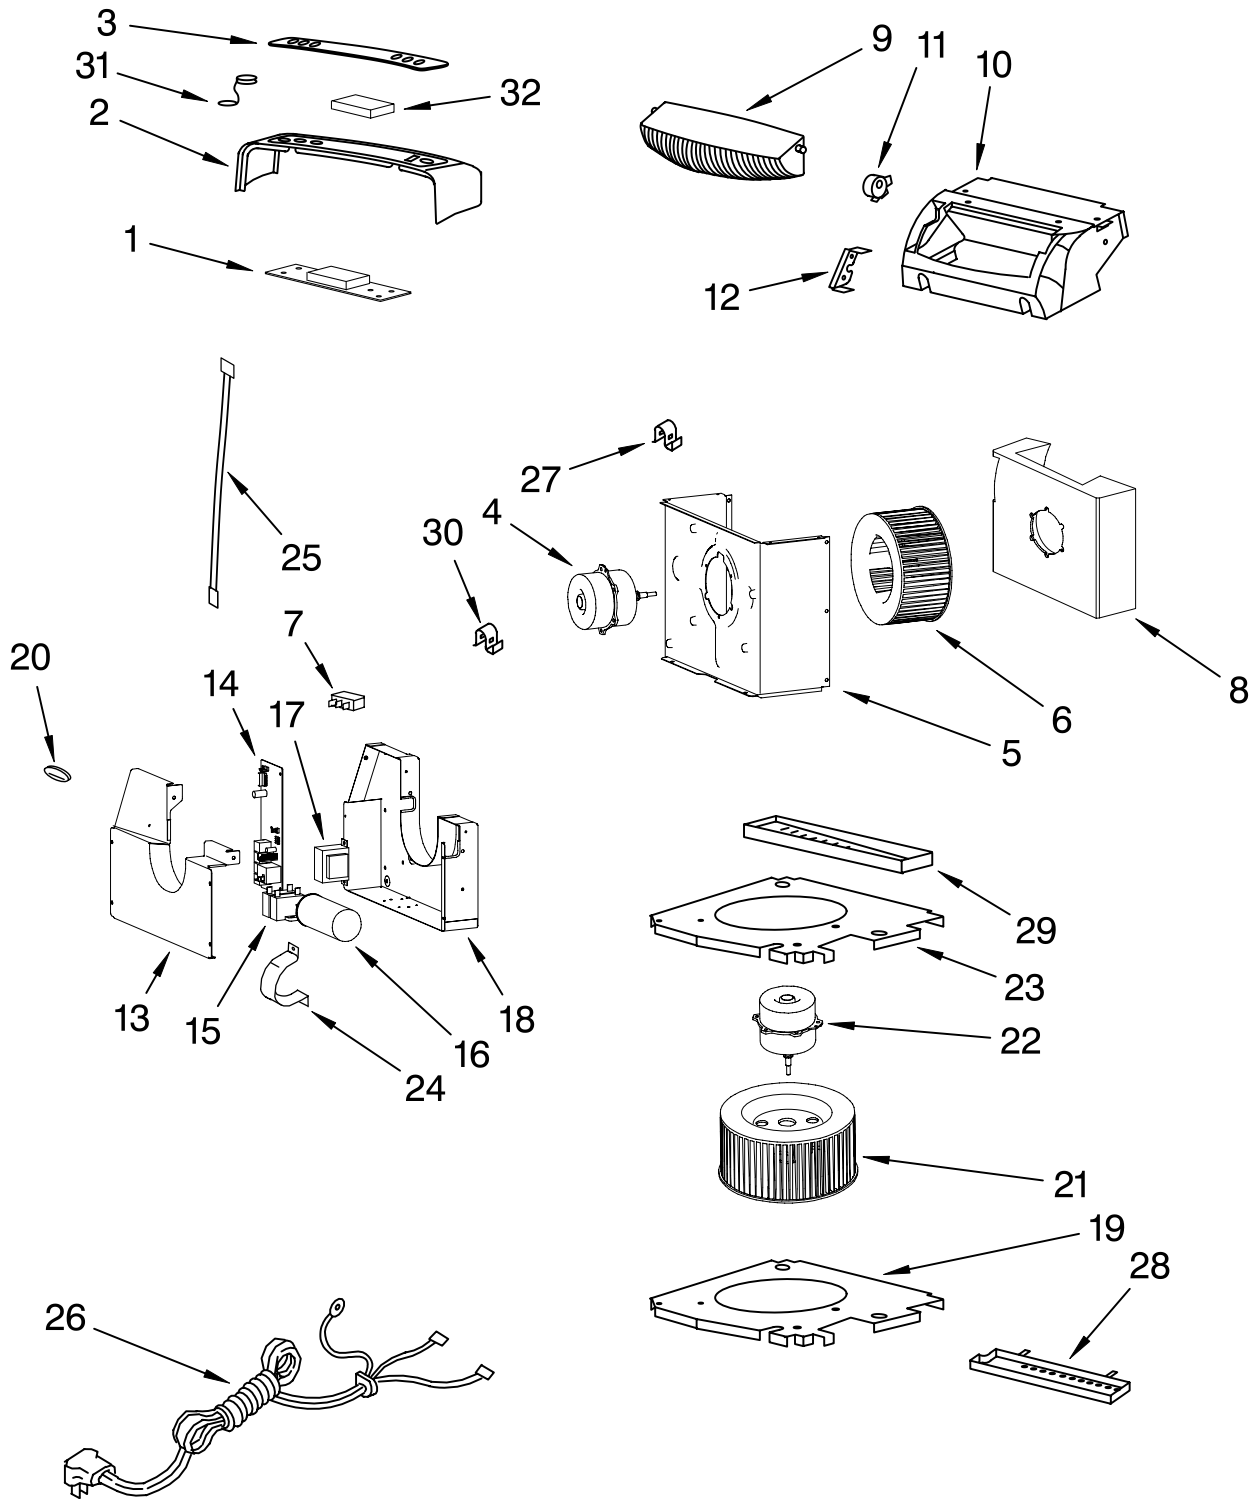

AIRFLOW AND CONTROL PARTS

For Model: ACPE102PS2

FOR ORDERING INFORMATION REFER TO PARTS PRICE LIST

AIR FLOW AND CONTROL PARTS

For Model: ACPE102PS2

Illus. No.	Part No.	DESCRIPTION
1	8215169	PC-Board, Control
2	8215087	LCD Cover
3	8215168	Overlay
4	8215177	Motor, Upper
5	8215176	Plate, Motor
6	8215173	Wheel Blower, Upper
7	8215089	Board, Terminal
8	8215174	Housing, Air
9	8215179	Louver Assembly
10	8215170	Base, Louver
11	8215171	Motor, Louver
12	8215172	Bracket, Motor
13	8215188	Cover, Control Box
14	8215181	PC-Board, Power
15		Capacitor, Fan
	8215183	Motor (Upper)
	8215184	Motor (Lower)
16	8215182	Capacitor, Compressor
17	8209806	Transformer
18	8215180	Box, Control
19	8215191	Insulation Plate Lower
20	8215189	Receiver Board
21	8215215	Wheel Blower, Lower
22	8215214	Motor, Lower
23	8215213	Insulation Plate Middle
24	8215186	Bracket, Capacitor
25	8215220	Thermistor
26	8215270	Cord-Power
27	8215175	Clip
28	8215192	Pan, Drain
29	8215216	Pan, Drain
30	8215221	Clip
31	8215088	Cover, Screw
32	8215156	Display Window

FOR ORDERING INFORMATION REFER TO PARTS PRICE LIST